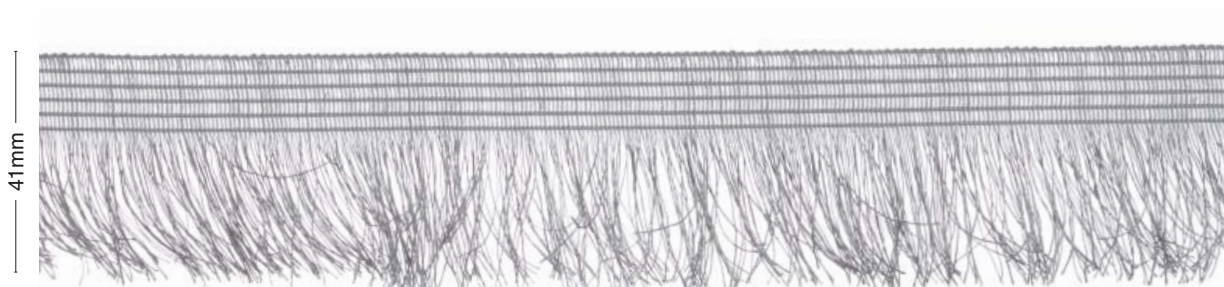

Melody

Col 11 - Silver

5mm

LE310 - Flanged Cord

25mm

LE220 - Serpentine Braid

29mm

LE225 - Beaded Tape

37mm

LE600 - Ball Chain Fringe
Only available in cols 01 & 11

41mm

LE505 - Eyelash Fringe

49mm

LE260 - Embroidered Tape

Melody

Col 11 - Silver